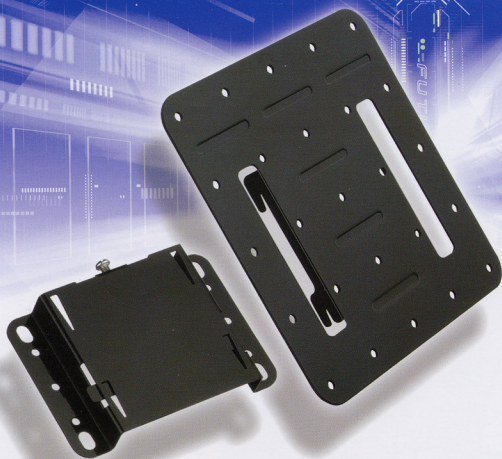

## HT-A06

LCD / Plasma TV Wall Mount Expert

HT-A05 adopts facilitated and rigid mechanical design to improve safety and anti-thief function. It's the wall mount which has reasonable price and excellent quality.

**HONTECH**

*Create Vision Angle & Total Mechanical Solution*

**HONTECH**

www.hon-tech.com.tw

**HT-A06**

Quality Assurance

► **HONTECH wall mount spec Summary**

LCD TV range	32" ~ 47"
Max Load capacity	80 kg
Viewing adjustment	none
Distance to the wall	4 cm
Hole dimensions	200mm x 200mm 100mm x 100mm (Fit VESA Standard)
Remarks	

HONTECH offers you the best choice for flat panel presentation. We use advanced hinge design in wall mounts. The precise design allows for angle adjustment. So sleek. So superb. So HONTECH.